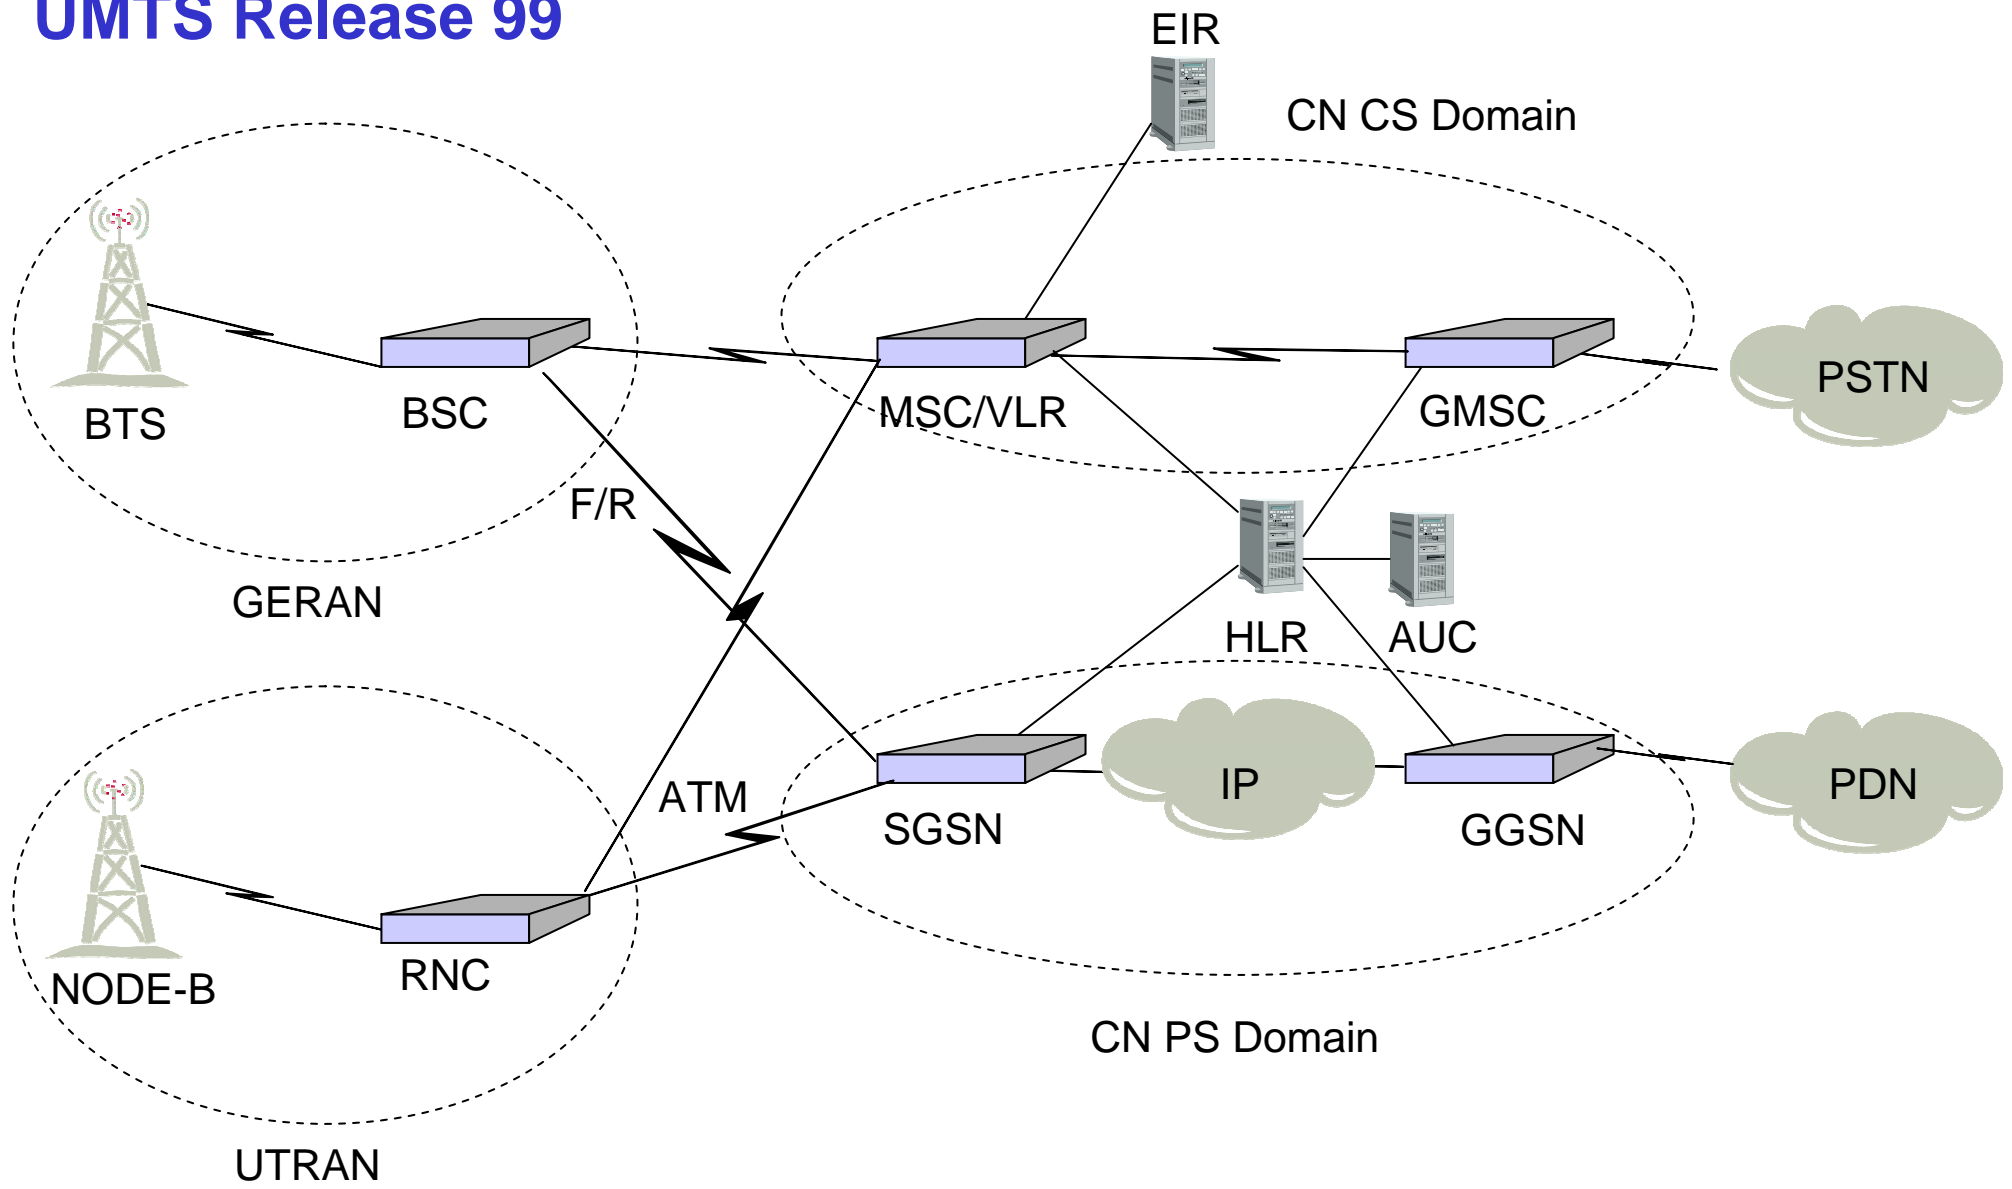

Data over GSM

Data rate: 9,6 (14,4) kb/s
Circuit switched (Packet in GPRS)
QoS guarantee

Appl
TCP/UDP
IP
PPP
GSM

PPP	Point-to-Point Protocol
-----	-------------------------

GPRS

GGSN	Gateway GPRS Support Node
GPRS	General Packet Radio Service
PDN	Packet Data Network
PCU	Packet Control Unit
SGSN	Serving GPRS Support Node

The GPRS Transmission Plane

UMTS

- **Based on packet and circuit switching**
- **Shared resource**
- **Made for data communication**
- **Data rate up to 2 Mbit/s**
- **New air interface and radio access network**

UMTS

UMTS Release 99

UMTS Release 4

HSS	Home Subscriber Server
MGW	Media GateWay

UMTS Release 5 (All IP)

IMS	IP Multimedia Subsystem
-----	-------------------------