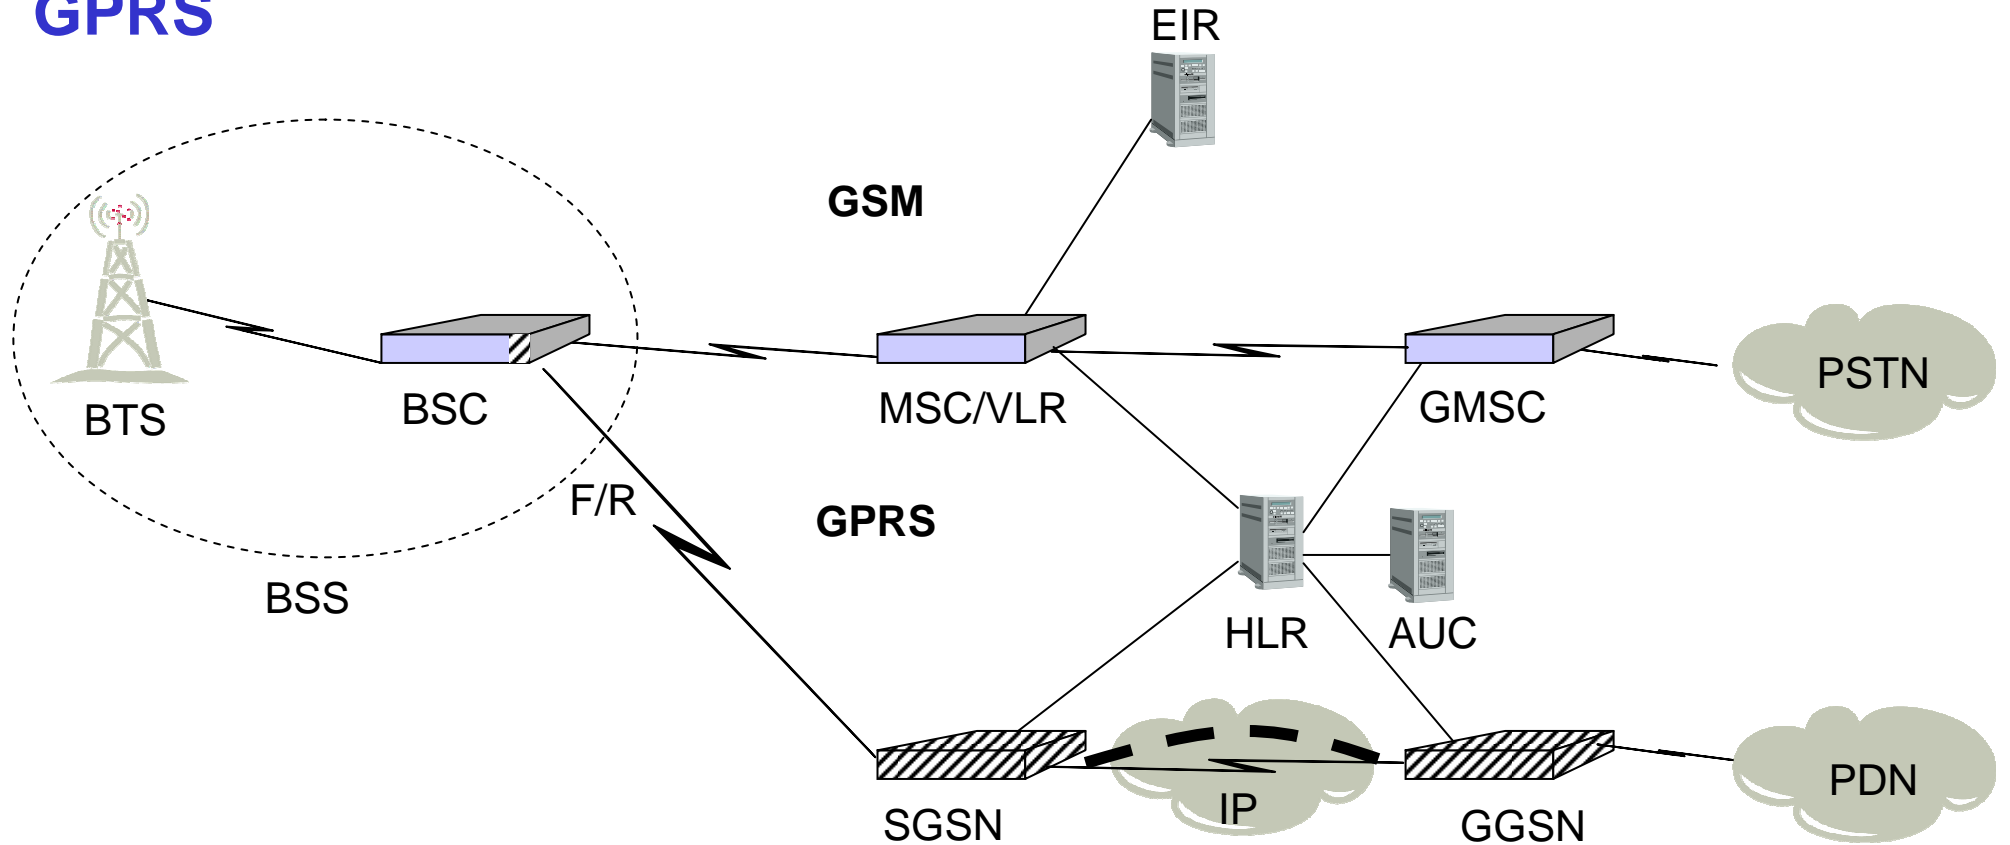

Data over GSM

Data rate: 9,6 (14,4) kb/s
Circuit switched (Packet in GPRS)
QoS guarantee

Appl
TCP/UDP
IP
PPP
GSM

PPP	Point-to-Point Protocol
-----	-------------------------

GPRS

GGSN	Gateway GPRS Support Node
GPRS	General Packet Radio Service
PDN	Packet Data Network
PCU	Packet Control Unit
SGSN	Serving GPRS Support Node

The GPRS Transmission Plane

UMTS

- **Based on packet and circuit switching**
- **Shared resource**
- **Made for data communication**
- **Data rate up to 2 Mbit/s**
- **New air interface and radio access network**