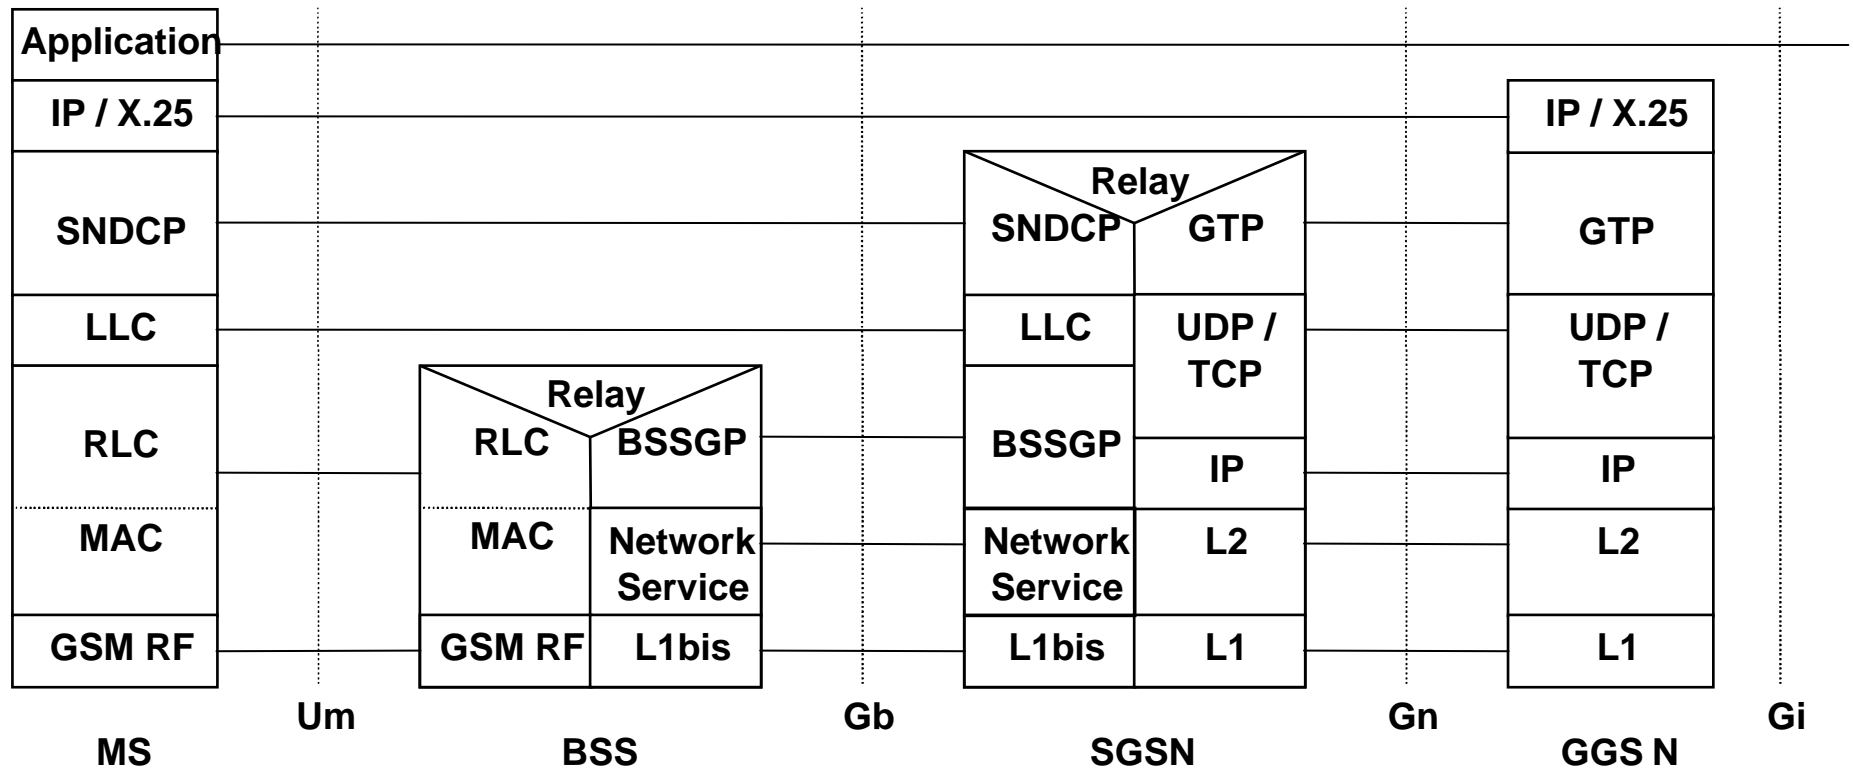

Data over GSM

Data rate: 9,6 (14,4) kb/s
Circuit switched (Packet in GPRS)
QoS guarantee

Appl
TCP/UDP
IP
PPP
GSM

PPP	Point-to-Point Protocol
-----	-------------------------

GPRS

GGSN	Gateway GPRS Support Node
GPRS	General Packet Radio Service
PDN	Packet Data Network
PCU	Packet Control Unit
SGSN	Serving GPRS Support Node

The GPRS Transmission Plane

UMTS

- **Based on packet and circuit switching**
- **Shared resource**
- **Made for data communication**
- **Data rate up to 2 Mbit/s**
- **New air interface and radio access network**