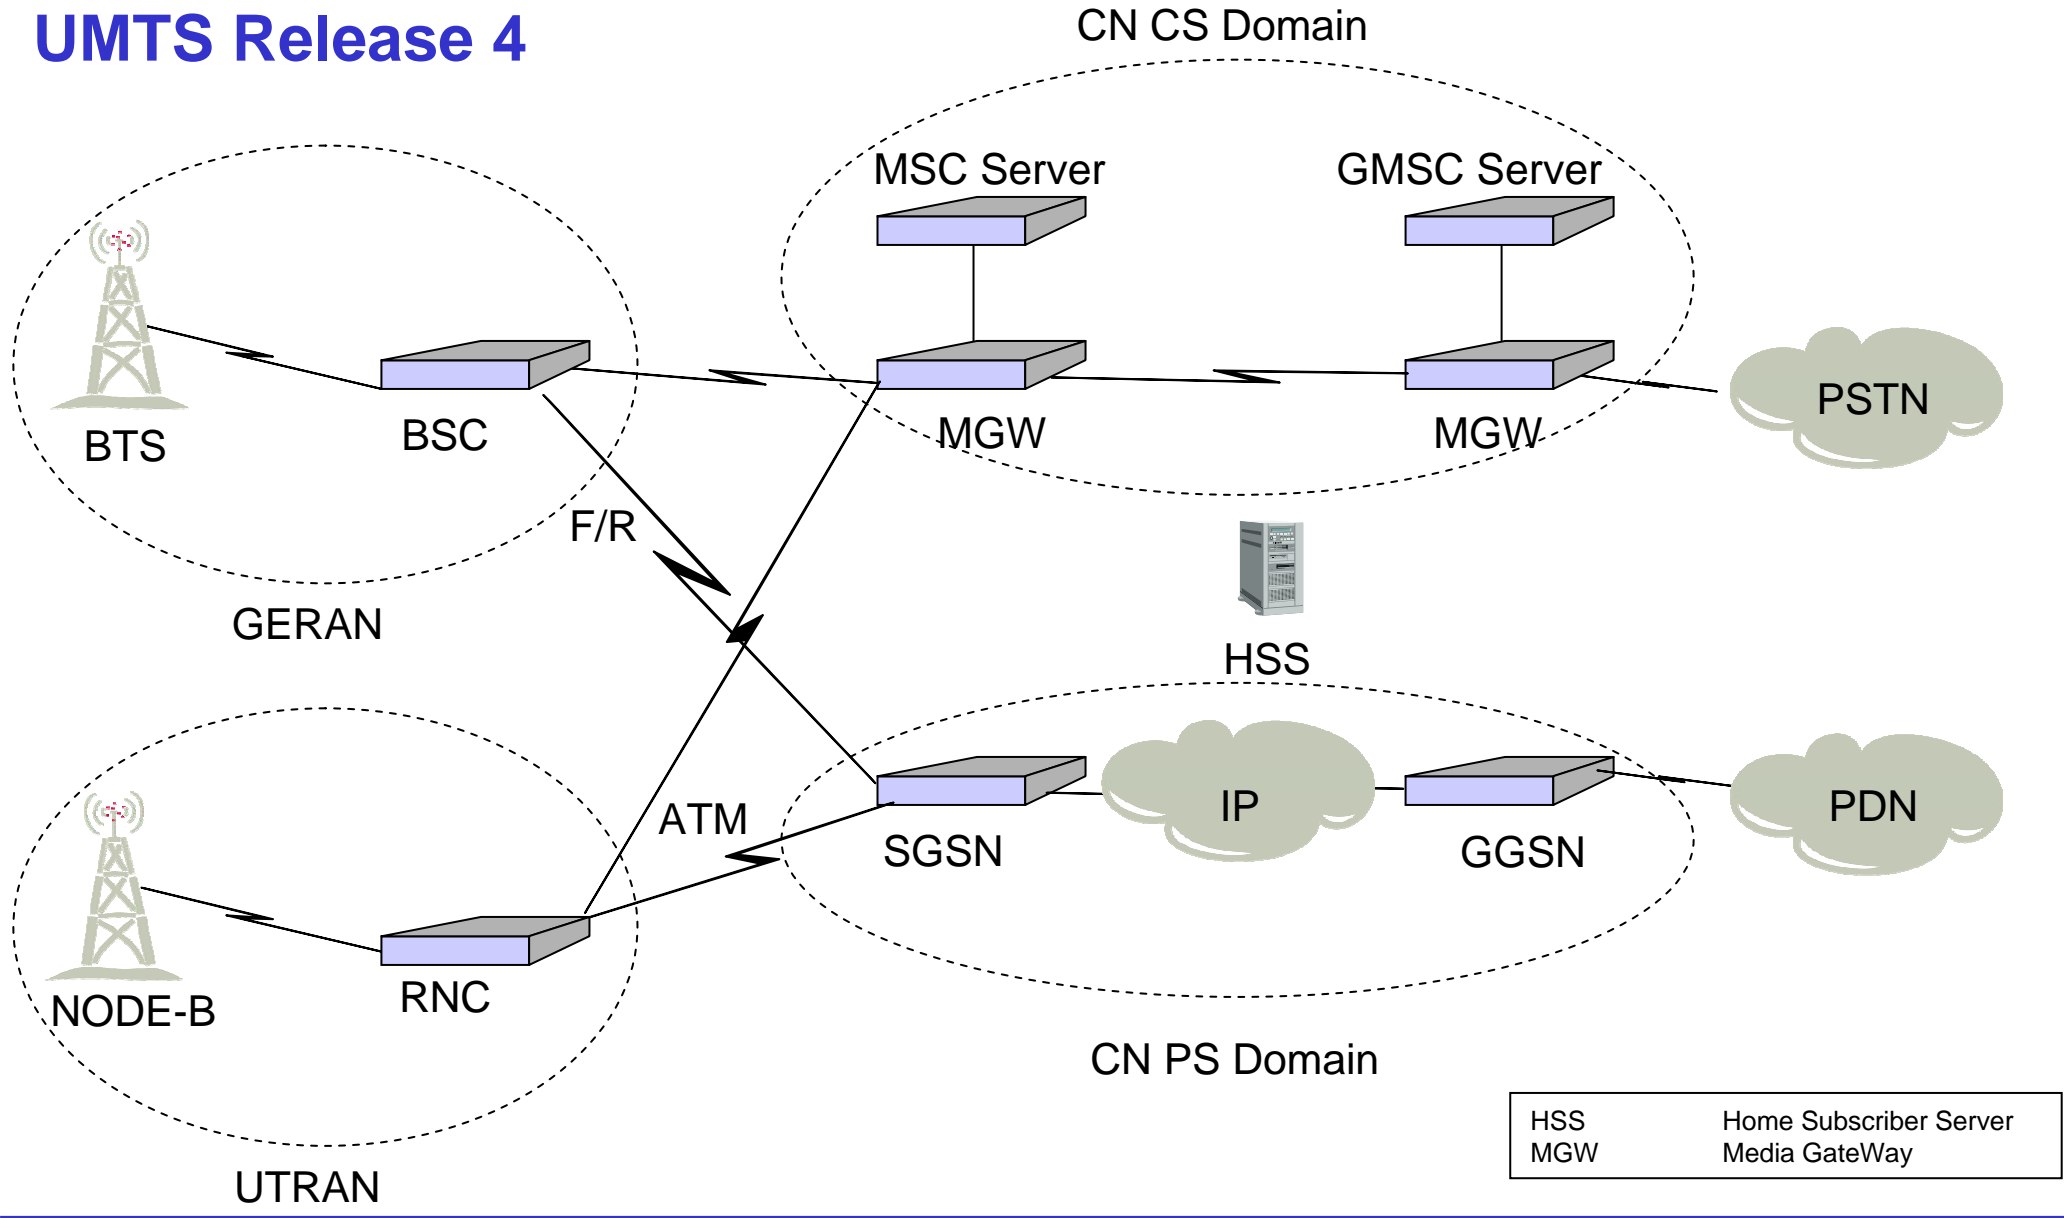

Data over GSM

Data rate: 9,6 (14,4) kb/s
Circuit switched (Packet in GPRS)
QoS guarantee

Appl
TCP/UDP
IP
PPP
GSM

PPP	Point-to-Point Protocol
-----	-------------------------

GPRS

GGSN	Gateway GPRS Support Node
GPRS	General Packet Radio Service
PDN	Packet Data Network
PCU	Packet Control Unit
SGSN	Serving GPRS Support Node

The GPRS Transmission Plane

UMTS

- **Based on packet and circuit switching**
- **Shared resource**
- **Made for data communication**
- **Data rate up to 2 Mbit/s**
- **New air interface and radio access network**

UMTS

UMTS Release 99

UMTS Release 4

HSS	Home Subscriber Server
MGW	Media GateWay

UMTS Release 5 (All IP)

IMS	IP Multimedia Subsystem
-----	-------------------------