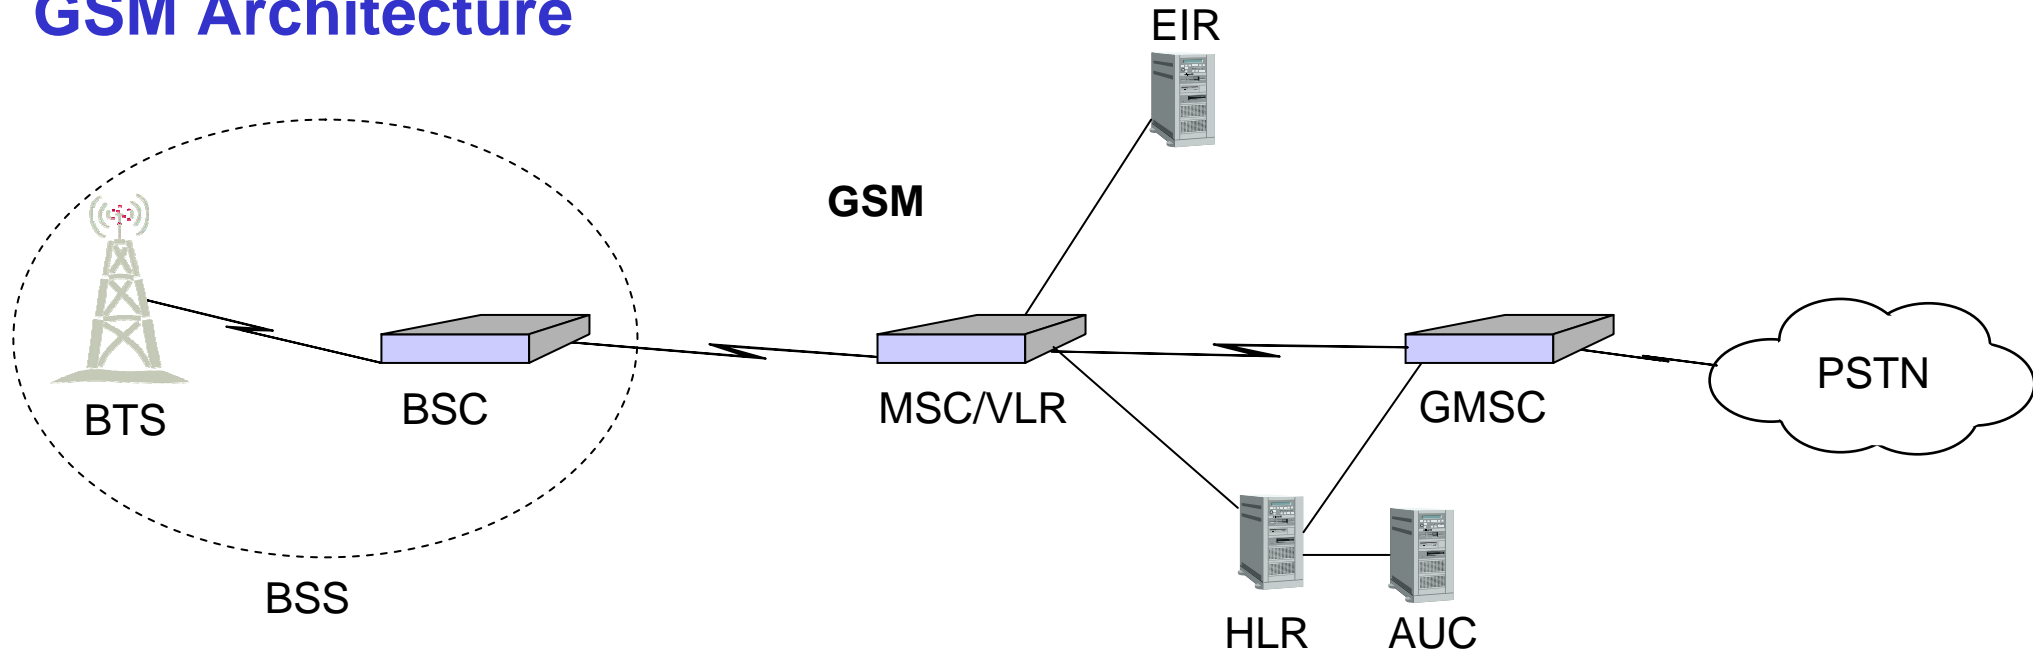

Hur Datakommunikation fungerar | 3G

ip-solutions

Network Professionals

[HOME](#) [CONTACT](#) [ABOUT IP-SOLUTIONS AB](#) [CONSULTING](#) [TRAINING](#) [LINKS](#) [NEWS](#) [SWEDISH](#)

Everyday
solutions
using IP

IP-Solutions AB
Bellmansgatan 30
118 47 Stockholm
SWEDEN
Tel: +46 (0)8-615 08 60
Fax: +46 (0)8-442 09 67
info@ip-solutions.se

GSM Architecture

AUC	Authentication Centre
BSC	Base Station Controller
BSS	Base Station System
BTS	Base Transceiver Station
EIR	Equipment Identity Register
GMSC	Gateway MSC
HLR	Home Location Register
MSC	Mobile Switching Centre
PSTN	Public Switched Telephone Network
VLR	Visitor Location Register

Data over GSM

Data rate: 9,6 (14,4) kb/s
Circuit switched (Packet in GPRS)
QoS guarantee

Appl
TCP/UDP
IP
PPP
GSM

PPP	Point-to-Point Protocol
-----	-------------------------

GPRS

GGSN	Gateway GPRS Support Node
GPRS	General Packet Radio Service
PDN	Packet Data Network
PCU	Packet Control Unit
SGSN	Serving GPRS Support Node

The GPRS Transmission Plane

UMTS

- **Based on packet and circuit switching**
- **Shared resource**
- **Made for data communication**
- **Data rate up to 2 Mbit/s**
- **New air interface and radio access network**